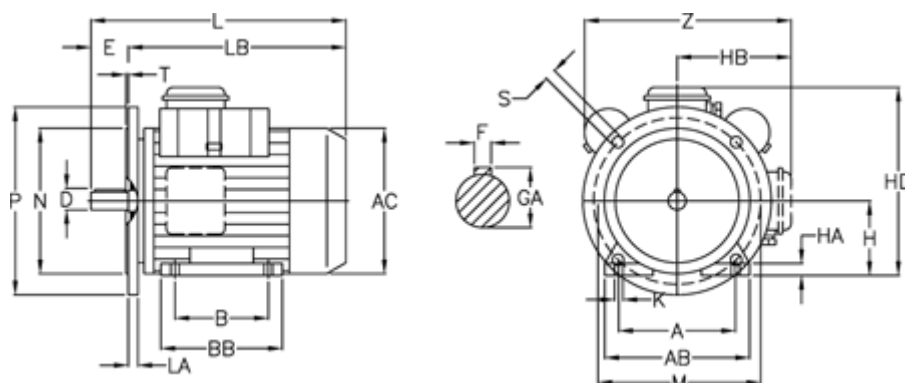

Data Sheet

Article number: 25025667002

Description: ICME Single-phase motor MD71 B6 0,25KW
6 - 900 rpm 1x230 Volt 50Hz B3/B5 with starting & running capacitor

Measures

A = 112	H = 71	N = 110
AB = 144	HA = 12	P = 160
AC = 137	HB = 107	S = 9.5
B = 90	K = 7	T = 3.5
D = 14	L = 268	Z = 210
E = 30	LA = 10	
F = 5	LB = 238	
GA = 16	M = 130	